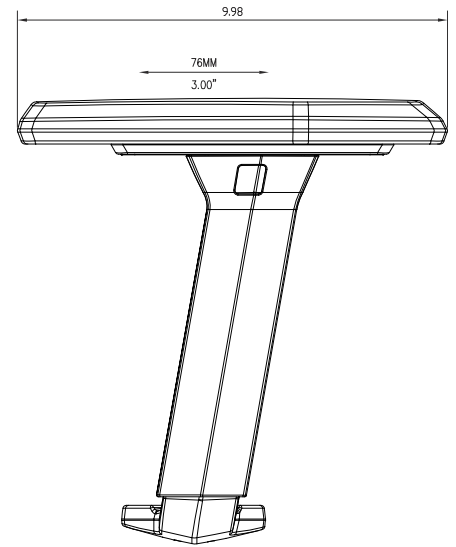

Alpha Arm

This multifunctional, high performance telescoping arm is designed with height, depth, and pivot adjustability. Activated by a button trigger, Alpha features 4 inches of vertical travel to help relieve upper back and shoulder fatigue. 3 inches of front-to-back friction-activated depth adjustment allows the user to get closer to their work surface while maintaining effective use of the backrest. The 30 degree inward/outward pivot provides the user with proper forearm support for various tasks such as keying and mousing.

Front View

Top View

Profile View

10521_LP_6/11 © 2011 Leggett & Platt, Incorporated

Vertical Travel	Activation	Fore/Aft Travel	Arm Pad Pivot
4"	Button	3"	30°