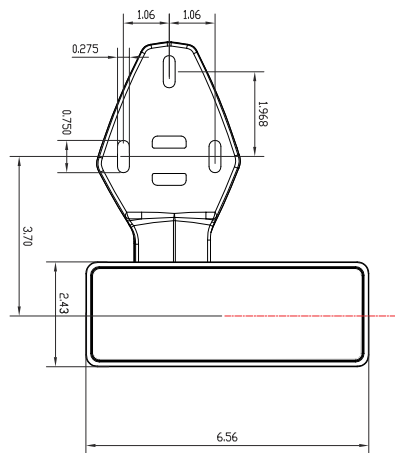

Alpha Arm

This multifunctional, high performance telescoping arm is designed with height, depth, and pivot adjustability. Activated by a button trigger, Alpha features 4 inches of vertical travel to help relieve upper back and shoulder fatigue. 3 inches of front-to-back friction-activated depth adjustment allows the user to get closer to their work surface while maintaining effective use of the backrest. The 30 degree inward/outward pivot provides the user with proper forearm support for various tasks such as keying and mousing.

Front View

Top View

Profile View

10521_LP_6/11 © 2011 Leggett & Platt, Incorporated

Vertical Travel	Activation	Fore/Aft Travel	Arm Pad Pivot
4"	Button	3"	30°