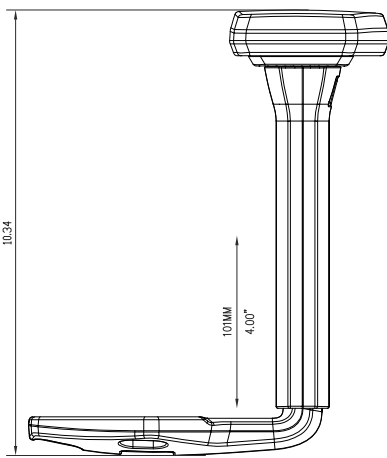

Alpha Arm

This multifunctional, high performance telescoping arm is designed with height, depth, and pivot adjustability. Activated by a button trigger, Alpha features 4 inches of vertical travel to help relieve upper back and shoulder fatigue. 3 inches of front-to-back friction-activated depth adjustment allows the user to get closer to their work surface while maintaining effective use of the backrest. The 30 degree inward/outward pivot provides the user with proper forearm support for various tasks such as keying and mousing.

Front View

Top View

Profile View

10521_LP_6/11 © 2011 Leggett & Platt, Incorporated

Vertical Travel	Activation	Fore/Aft Travel	Arm Pad Pivot
4"	Button	3"	30°