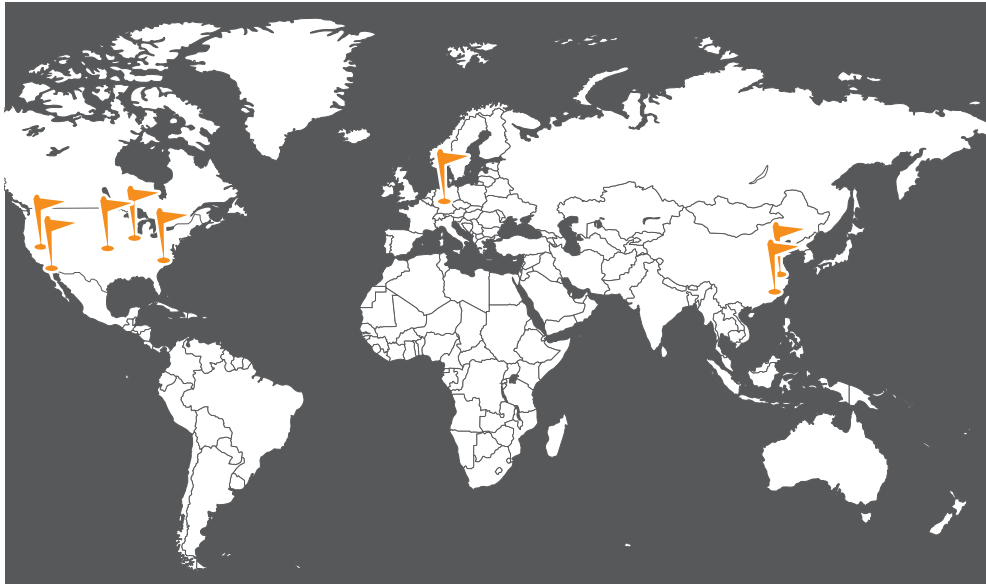

130 years in business...  
The **strength** of a  
**global leader**, the **service**  
of a **small company**

*Leggett & Platt*  
INCORPORATED  
**GLOBAL SUPPLY  
CHAIN SOLUTIONS**  
INTERNATIONAL LOGISTICS SERVICES

Global coverage with offices in:

- Chicago, IL, USA
- Carthage, MO, USA
- Conover, NC, USA
- San Bernardino, CA, USA
- Fontana, CA, USA
- Shanghai, China
- Hong Kong, China
- Nuremburg, Germany

**Asset and Non-Asset  
Based Solutions**

# Our Services

- Import/export and point-to-point ocean FCL services
- Less-than-Container Load (LCL) – shipment handling with regular weekly sailings on East Bound Trans Pacific trade lanes
- Air freight handling
- Origin/destination handling services
- Customs brokerage solutions
- Order management services – enabled by state-of-the-art IT systems with visibility to purchase orders, shipments, items, and SKUs
- Vendor management programs – origin consolidation and destination deconsolidation programs
- Project rollouts – coordination with multiple parties including customers, installation teams, and managing store deliveries
- Warehousing, distribution, and order fulfillment services worldwide
- One-stop solution offering seamless global coverage
- Trading solutions – enabled by Leggett & Platt's presence in 17 different countries worldwide

**LPSA**  
L&P SHIPPERS ASSOCIATION™

*Leggett & Platt*  
INCORPORATED

**GLOBAL SUPPLY  
CHAIN SOLUTIONS**

INTERNATIONAL LOGISTICS SERVICES

5950 W. 51<sup>st</sup> St. | Chicago, IL 60638

PH: 708.924.7580 | E-MAIL: [leggett3pl@leggett.com](mailto:leggett3pl@leggett.com)